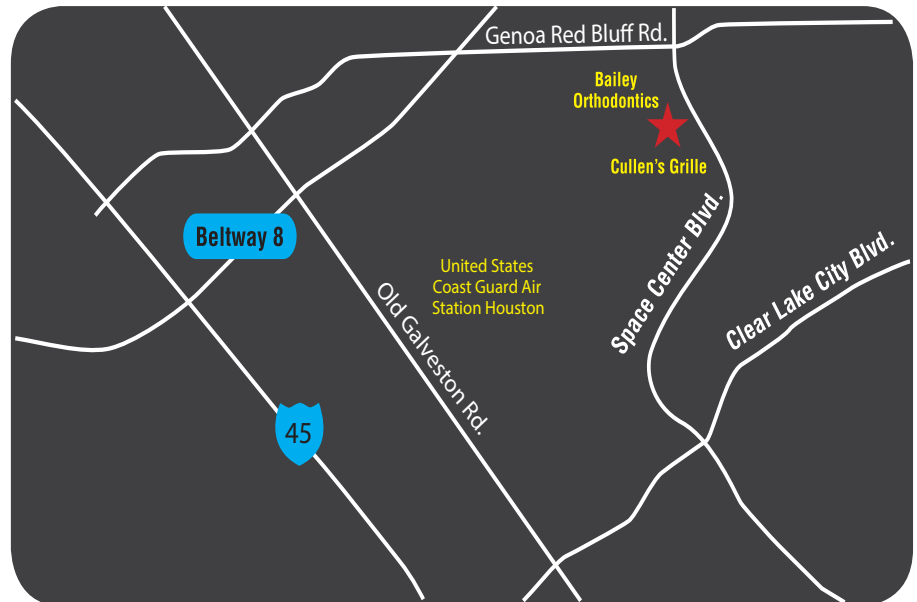

### **From West (Katy 1-10 area)**

Take I-10 East  
Take South Sam Houston Tollway(Beltway 8)  
Exit Genoa Red Bluff Rd  
Turn right onto Genoa Red Bluff Rd  
Turn right onto Space Center Blvd (Texaco will be on your right)  
Pass the Sonic and then an apartment complex  
Turn right into medical complex and you will see our office next to Bailey Orthodontics

### **From the North (Spring, Woodlands, Conroe)**

Take I-45 South  
Exit onto Sam Houston Tollway(Beltway 8)  
Exit Genoa Red Bluff Rd  
Turn right onto Genoa Red Bluff Rd  
Turn right onto Space Center Blvd (Texaco will be on your right)  
Pass the Sonic and then an apartment complex  
Turn right into medical complex and you will see our office next to Bailey Orthodontics

### **Easy Access from Anywhere Using Sam Houston Tollway (Beltway 8)**

Our office is about 1 mile off the Southeast section of the Sam Houston Tollway  
Take the Genoa Red Bluff Rd exit and head East on Genoa Red Bluff Rd.  
Turn right onto Genoa Red Bluff Rd  
Turn right onto Space Center Blvd (Texaco will be on your right)  
Pass the Sonic and then an apartment complex  
Turn right into medical complex and you will see our office next to Bailey Orthodontics