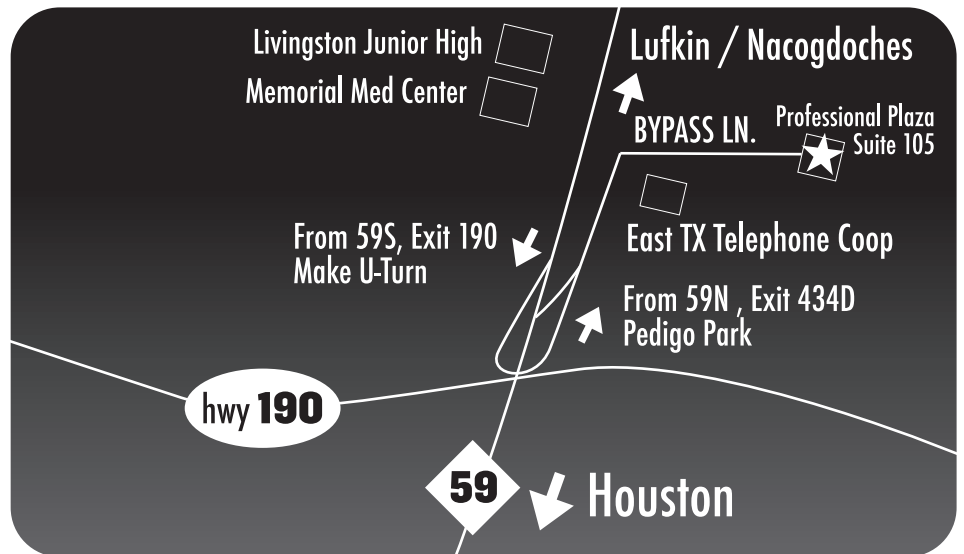

LIVINGSTON

Livingston Professional Plaza
400 Bypass Ln, Suite 105
Livingston, TX 77351

936-327-8733

59 NORTH TO LIVINGSTON EXIT PEDIGO PARK RIDE FEEDER ROAD TO BYPASS LANE WHICH IS RIGHT BEHIND EAST TX/LIVINGSTON TELEPHONE COOP, TURN RIGHT ON BYPASS LANE

59 SOUTH EXIT 190 ON ALASKA TAKE U TURN UNDER 59 HEADING BACK NORTH ON FEEDER ROAD, STAY ON FEEDER ROAD TURN RIGHT ON BYPASS LANE JUST AFTER EAST TX/LIVINGSTON TELEPHONE COOP