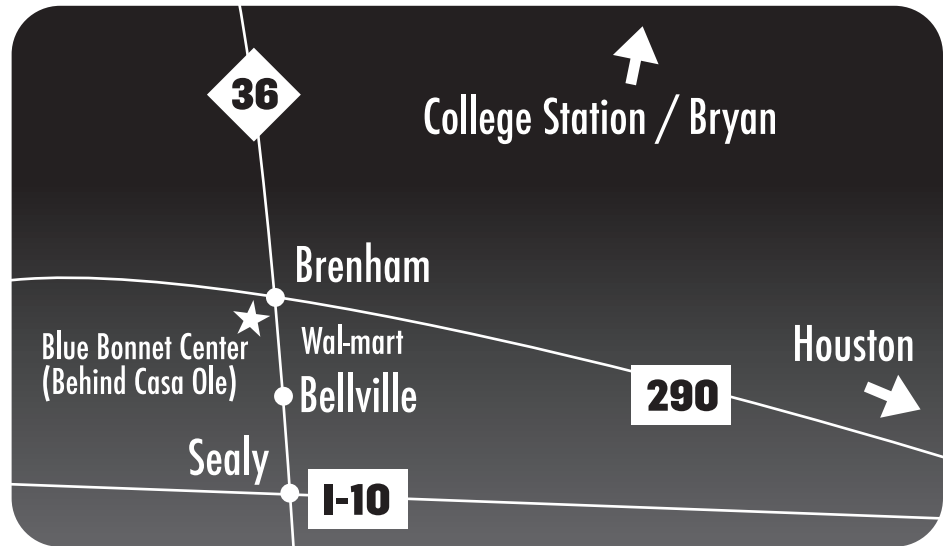

# BRENHAM

Bluebonnet Center  
2620 Hwy 36 South  
Brenham, TX 77833

979-836-2187

FROM HOUSTON GO 290 WEST INTO BRENHAM EXIT HWY 36 GO LEFT UNDER 290 ON HWY 36, TURN RIGHT INTO THE BLUE BONNET SHOPPING CENTER ON THE RIGHT WE ARE IN THE STRIP CENTER.

FROM CITIES WEST OF BRENHAM TAKE 290 EAST TO HWY 36 EXIT GO RIGHT ON HWY 36, TURN RIGHT INTO THE BLUE BONNET SHOPPING CENTER ON THE RIGHT WE ARE LOCATED IN THE STRIP CENTER.