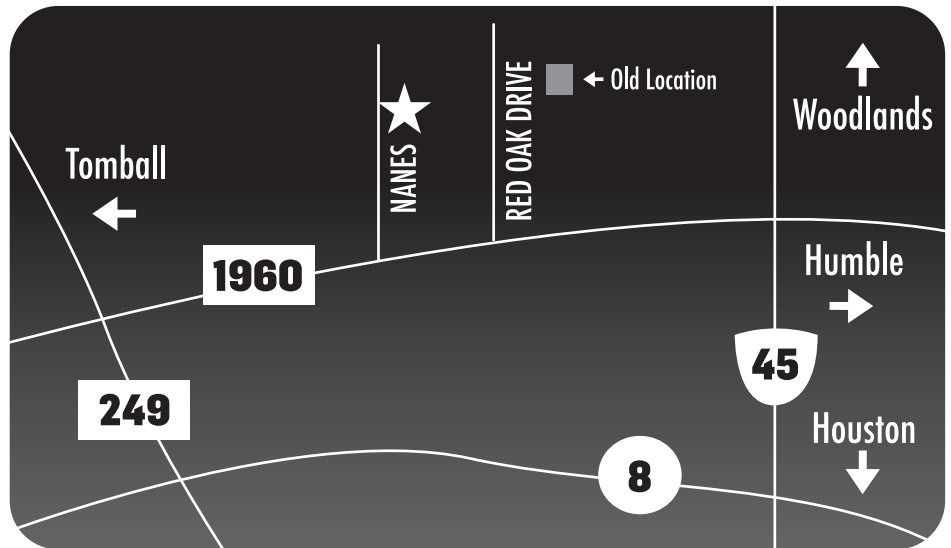

# 1960 AREA

Nanes Professional Bldg.  
17030 Nanes Dr. Suite 214  
Houston, TX 77090

**281-587-1987**

**45 NORTH** TO 1960/HUMBLE/ADDICKS EXIT TURN LEFT UNDER FREE-WAY GO 5 STOP LIGHTS TO NANES DRIVE TURN RIGHT ON NANES DR GO NORTH ON NANES DRIVE OUR BUILDING IS ON THE RIGHT HAND SIDE DIRECTLY PAST THE WESTADOR SIGN.

**45 SOUTH** TO 1960/HUMBLE/ADDICKS EXIT TURN LEFT ON RED OAK GO 5 STOP LIGHTS TO NANES DRIVE TURN RIGHT ON NANES DR GO NORTH ON NANES DRIVE OUR BUILDING IS ON THE RIGHT HAND SIDE DIRECTLY PAST THE WESTADOR SIGN.